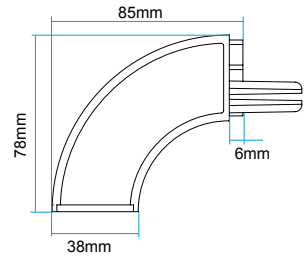

內彎效果展示 Inward bending effect display