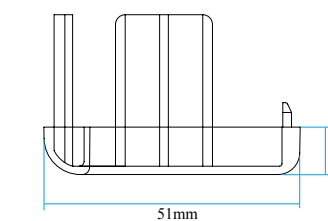

692

防護扶手

inTouch iT-692型護角系列

外飾物採用乙烯樹脂、ABS材料，內襯提供鋁合金、高分子材料兩種選擇，保護著最易受到碰撞的牆角、柱角，給予您的建築物可靠的呵護。

The external accessories adopt vinyl resin and ABS material, you can choose aluminum or polymer materials as liner to protect the most vulnerable wall corner and column corner, which give your building reliable cares.

201 單色米白
201 Monochrome off-white

202 單色果綠
202 Monochrome fruit green