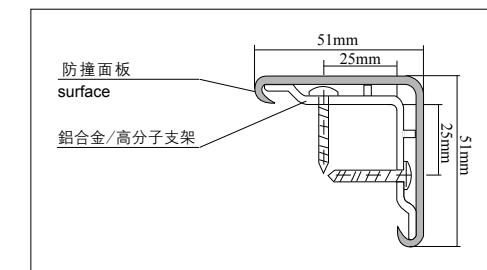

692

防護扶手

inTouch iT-692型護角系列

外飾物採用乙烯樹脂、ABS材料，內襯提供鋁合金、高分子材料兩種選擇，保護著最易受到碰撞的牆角、柱角，給予您的建築物可靠的呵護。

The external accessories adopt vinyl resin and ABS material, you can choose aluminum or polymer materials as liner to protect the most vulnerable wall corner and column corner, which give your building reliable cares.

201 單色米白
201 Monochrome off-white

202 單色果綠
202 Monochrome fruit green