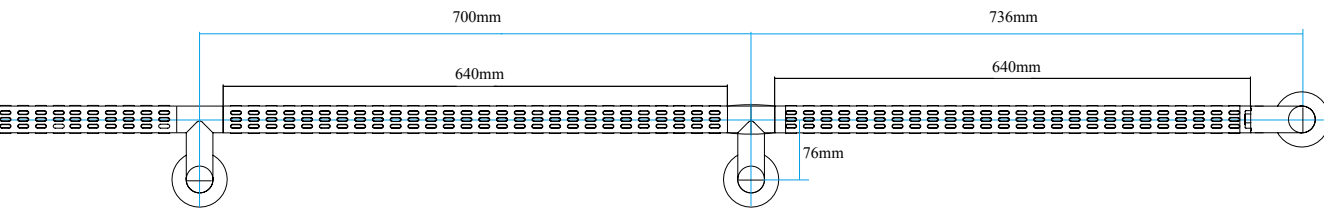

iT-025

無障礙扶手

iT025 無障礙通道扶手

Type iT025 Barrier-free channel handrail

iT-025 J 字形無障礙通道扶手
Type iT-025 Barrier-free channel handrail J shape

結構設計合理，與傳統扶手相比更適合於通道內安裝，上層扶手適合步行人士及持柺杖者輔助行走，下層扶手適合於坐輪椅者和兒童，並可實現多種人性化設計的要求，且顏色豐富，便於與周圍環境進行融洽的搭配。

With reasonable structure design, the handrail is more suitable to install in the channel by comparing with traditional handrail, the upper handrail is for walking people and those who rely on crutches, lower handrail is for wheelchair users and children, and they can achieve a variety of humanized design requirements, and they are easy to harmonize with the surrounding environment for their rich colors.