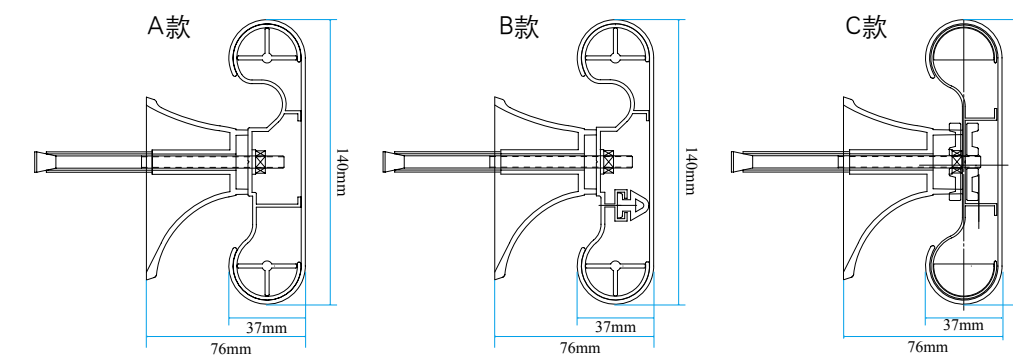

### inTouch iT-698型防護扶手

外形美觀大方，高強鋁合金支架與乙烯樹脂外飾物的完美結合，是替代傳統木質、不銹鋼扶手的經典產品。

With elegant appearance, the perfect combination of high strength aluminum alloy frame and vinyl resins external accessories, therefore the product is an classic product to replace the traditional wood or stainless steel handrail.