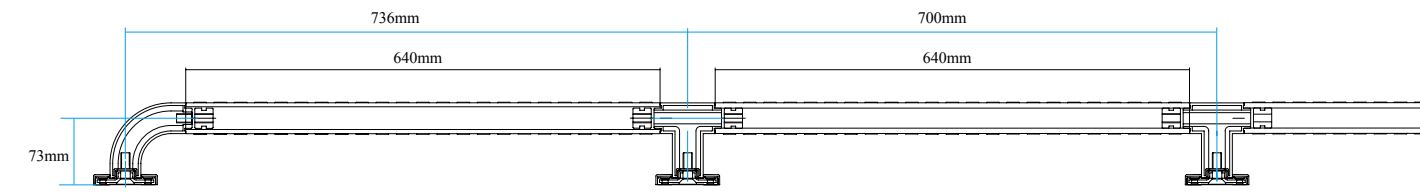

iT025 T 字形無障礙通道扶手
Type iT-025 Barrier-free channel handrail T shape