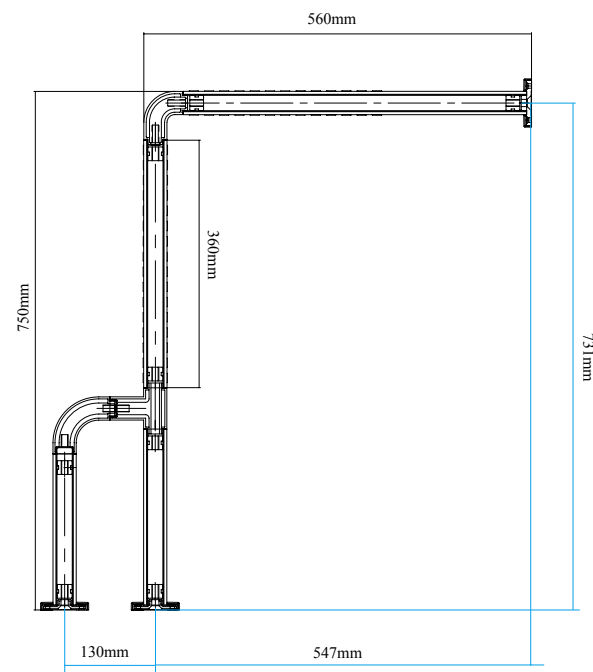

iT-023

無障礙扶手

iT023直角分體式扶手

Type iT023 split handrail at right angle

直角分體式扶手，通常適用於潔具兩側，外形簡潔大方，手感舒適，也可用於其他合適的環境。

Right angle split handrail is usually suitable for both sides of sanitary ware, the appearance is simple and elegant, comfortable, also used for other appropriate environments.