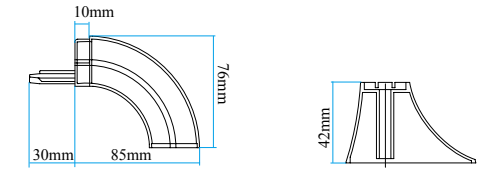

色號: 706嫩綠+瓷白
Color code:706 Peak green+ porcelaine