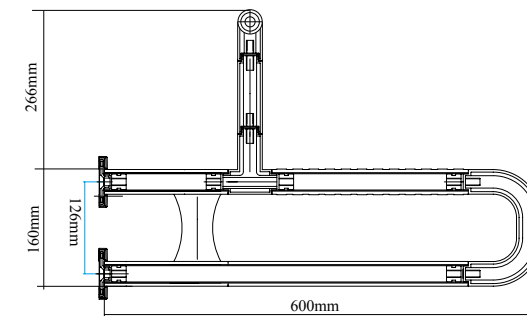

iT018懸掛扶手（加高版）

Type iT018 Hang handrail(Higher)

一體式設計，無論正面、側面，均可提供有效扶持、輔助。

Integrated design, regardless of front or side, each side can provide effective support and assistance.