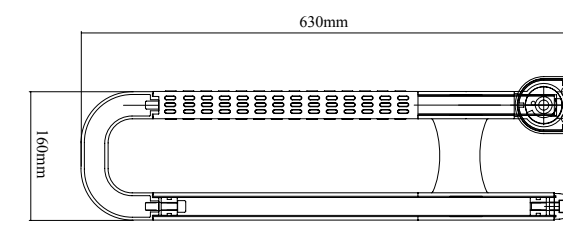

- 手握部分材質為PA/ABS，內襯部分為不銹鋼；
- 扶手表面特級防滑，手感更加舒適，適於扶持；
- 採用引力學原理，扶手部分可90度上下定位；
- The PA/ABS material is used for holding part, the liner is stainless steel;
- The handrail surface is superior anti-slip, which is comfortable and suitable for supporting.
- Adopting gravational principle, the handrail can be positioned 90 degree angle up and down.