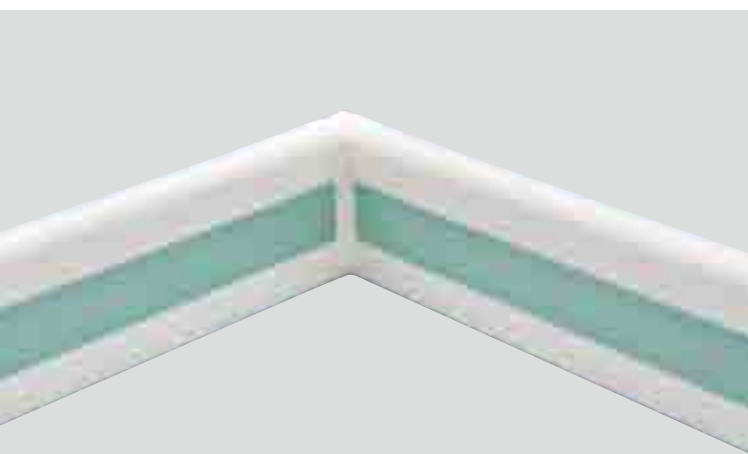

108 單色果綠
108 Monochrome fruit green

109 單色米白
109 Monochrome off-white

110 單色藍標
110 Monochrome standard blue

111 印第安紅
111 indian red

本圖冊所示顏色僅供參考,實際顏色以樣品為準;
特殊顏色可依客戶要求定制。

The colors shown in the brochure are only for reference, the
actual colors are subject to samples; special color can be
customized.