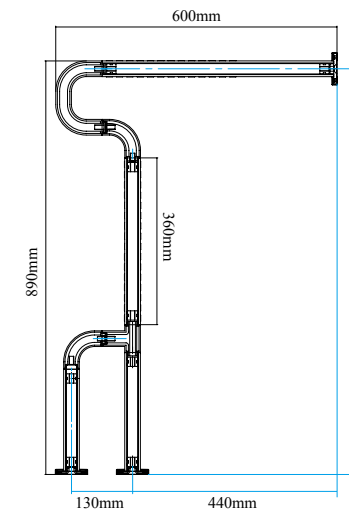

### Type iT012 Split handrail

分體式設計，科學合理，可成套配置，也可獨立安裝於潔具兩側，具有充足的抓握空間。

Split design is scientific and reasonable, the handrail can be used by set, but also can be installed separately on both sides of sanitary ware, enough grip space can be enjoyed.