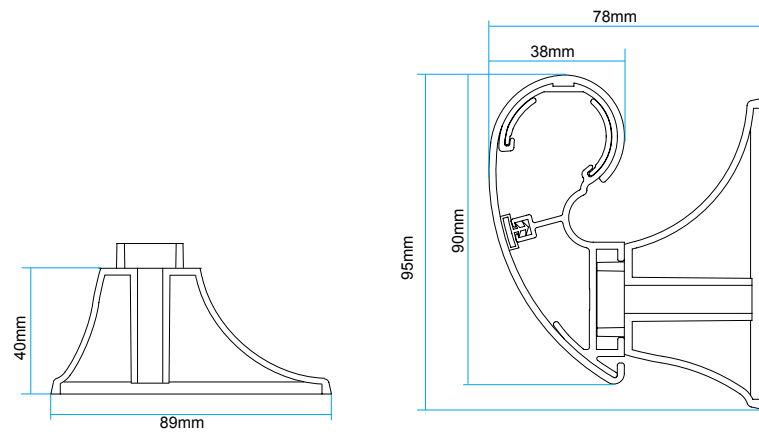

695

防護扶手

inTouch iT-695型防護扶手

外飾物採用乙烯樹脂、ABS材料，內包金屬結構支架；具有手感好、防滑的特點。為醫院病房、走廊、樓梯通道等區域的安全、美觀起到至關重要的作用。

The external accessories adopt vinyl resin and ABS material, metal structural frames are the cores; the handrail is comfortable and anti-slip, which plays a crucial role in safety and beauty of hospital wards, corridors, staircases and other areas.