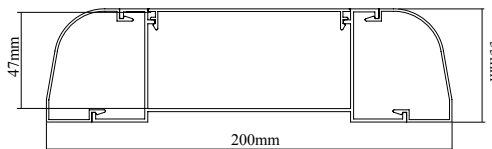

氧氣終端
Oxygen terminal