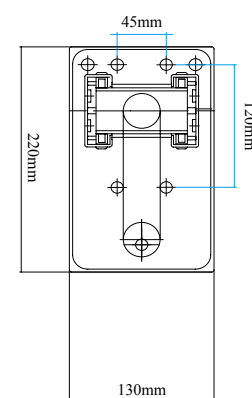

iT-032

淋浴椅系列

iT032 折疊淋浴椅 Type iT032 Folding shower stool

座椅直接安裝於牆面，結構設計合理，穩固耐用；
可上翻折疊，為行動不便者提供更多活動空間，
所有轉角均為圓弧結構，有效防止對人體造成傷害。

The stool can be installed on the wall directly, the structure is designed reasonably, it is stable and durable;

The stool can be folded on the turn, more space can be provide for the disabled,
All corners are arc-structured , which can effectively prevent harm from human body.