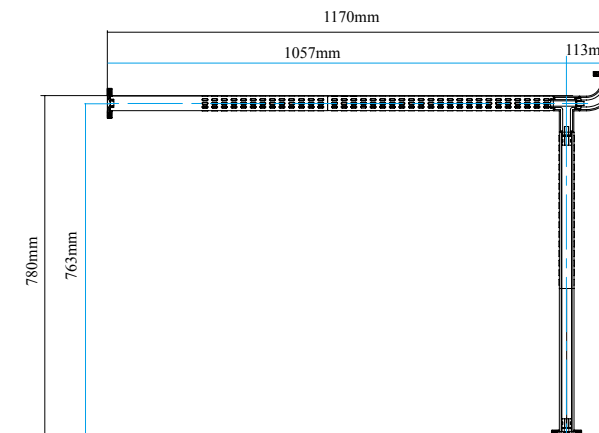

iT031浴缸扶手

Type iT031 Bathtub handrail

用於洗浴時抓握，保持身體平衡，借力起坐之用；安裝簡便；形式靈活多變；可根據客戶尺寸定制。

The handrail is used for gripping when bathing in order to keep the body balanced and aid for standing and seating; which is easy to install; the form is flexible, and can be manufactured according to customer's specification.