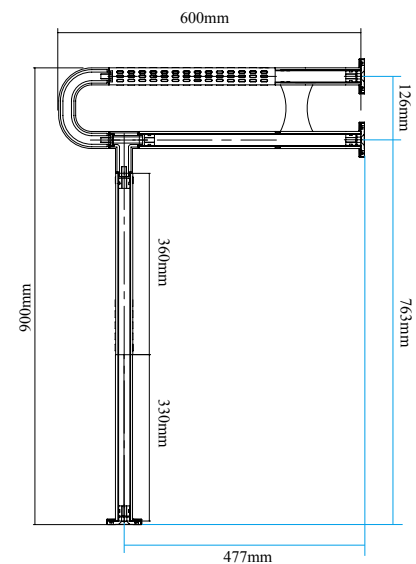

iT-029

無障礙扶手

iT029 “U” 形落地扶手

Type iT029 Landing handrail “U” shape

扶手支撐部分為落地式設計，整體結構性能更加穩定，提供更加放心的助力支撐。

The landing design of handrail support part, so the overall structure is more stable, more assured aid support is provided.