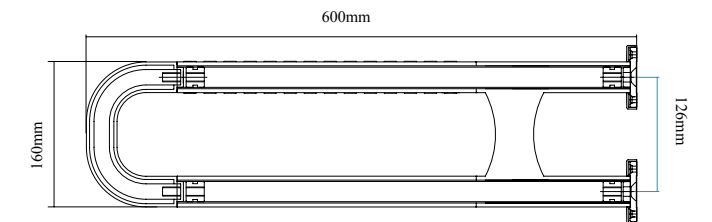

iT-028

無障礙扶手

iT028 “U” 形扶手

Type iT028 Handrail “U” shape

扶手豎向垂直安裝於牆面，適用於潔具兩側，有效解決行動遲緩、地面濕滑造成的不便。

The handrail is installed on wall surface vertically, which is suitable for both sides of sanitary ware, the slowpoke can be aided and the inconvenience resulted from wet and slippery floor can be avoided effectively.