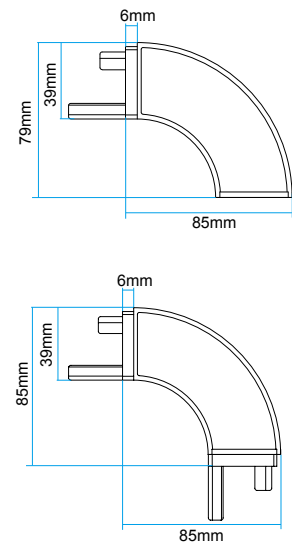

表面材料為乙烯樹脂

純度高、柔韌性強；質地堅韌光潔，不受季節氣候影響；平直不變形、不開裂；耐酸鹼、不怕潮、防霉變；顏色穩定，光潔艷麗的顏色始終如初。

Surface material is vinyl resin

High purity, strong flexibility, hard and smooth, so that the product is not subject to climate change; straight, no deformation, no cracking; acid and alkali proof, moisture resistance, anti-mildew; color stability, color is always as bright as ever.

色號：509 湖藍
Color code:505 Lake blue