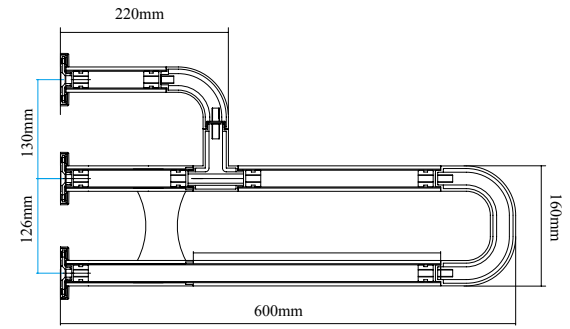

iT-016

無障礙扶手

iT016洗手盆扶手

Type iT016 Wash basin handrail

專為體弱人士在盥洗時提供舒適、放心的輔助支撐；款式簡約，結構穩固且便於清潔。

Providing comfortable and safe aid for the weakened when they wash; the handrail is with simple style, stable structure and easy to clean.