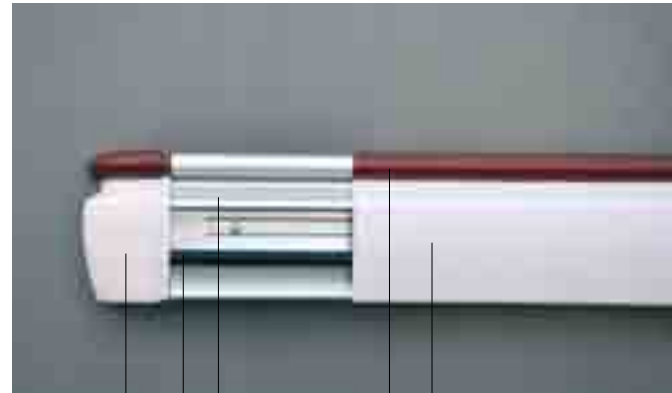

## inTouch iT-697型豪華組合扶手

外形時尚, 色彩多樣, 結構設計更加人性化, 握持位置及結構最大限度符合手掌握持習慣。

Stylish outlook, color variety, more humanized structure design, the holding place and structure is designed to be used to the hand by maximum limit.