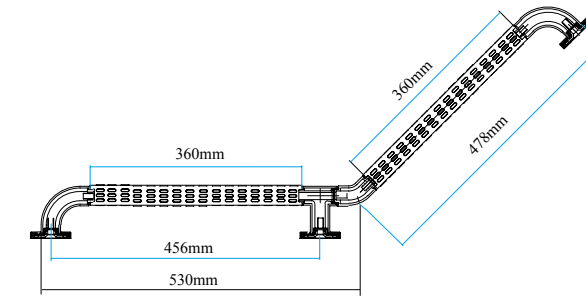

## iT027 135度多功能扶手

Type iT027 135° Multifunctional handrail

135度折角設計，當使用者前臂放置在扶手水平段時，手掌剛好舒服的抓握在扶手折角段部分。

135-degree angle design, when the user places the arm in the horizontal section of handrail, the palm of your hand can comfortably grip the angle part of handrail.